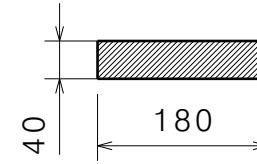

7-1905876 Velcro