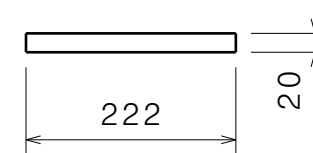

4-1009791 Velcro hook

5-1905877 Velcro hook

11- 1009520 Belt

12- 1009791 Velcro

13-1009515 Belt

14-1009515 Belt

15- 1905877 Velcro hook 40mm cutted half

Type	35	40	45	50
A	1000	1100	1200	1300
B	160	210	260	310
C	425	475	525	575
D	395	445	495	545