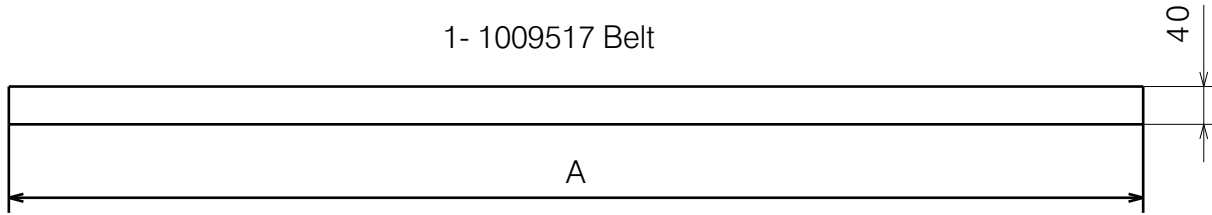

Prepere Materials:

1- 1009517 Belt