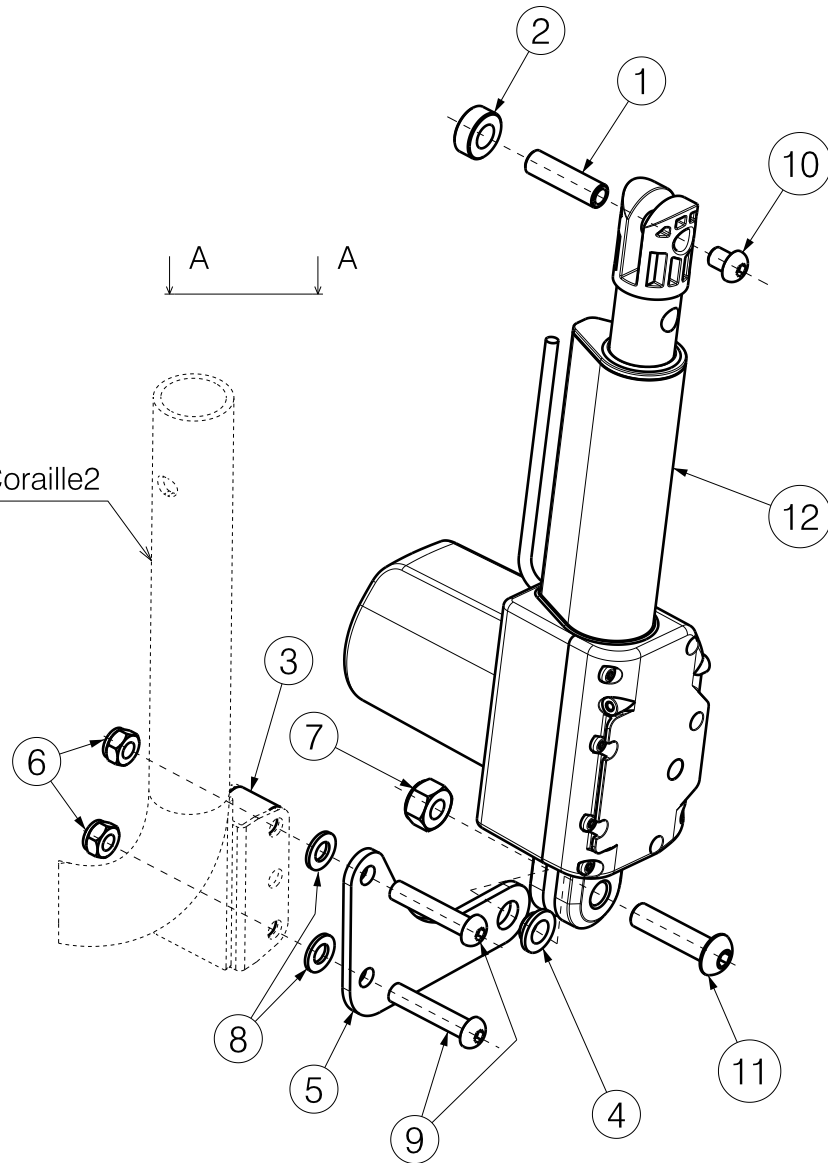

Lower frame
of Altitude2 or Coraille2

Material			
No.	Plan	Article	Quantity
1	X004804	1754800	1
2	X002029	1991841	1
3	XP00871	2830300	2
4	XP01931	2993584	1
5	YP06665	2732982	1
6	Nut M8	1001682	2
7	Nut M10	1001683	1
8	Washer M8	1003199	2
9	M8x40	1008739	2
10	M8x10	1992177	1
11	M10x40	1992592	1
12	Motor 3500N	2992973	1
13*	Power supply	2992974	1
14*	Remote control	2992975	1

* - not depicted / nie ujeta

Auxiliary view A
Rotated 180°

EP00333 / A

Electric kit for Altitude 2 & Coraille 2				Plan No.
				EP00333/ A
Scale: 1:3	Drafted	Verified	Confirmed	
Date	14/09/2018	14/09/2018	14/09/2018	
Initials	DR	DB	TK	