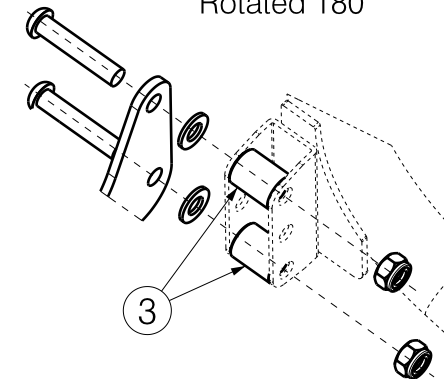

Lower frame
of Altitude2 or Coraille2

Material			
No.	Plan	Article	Quantity
1	X004804	1754800	1
2	X002029	1991841	1
3	XP00871	2830300	2
4	XP01931	2993584	1
5	YP06665	2732982	1
6	Nut M8	1001682	2
7	Nut M10	1001683	1
8	Washer M8	1003199	2
9	M8x40	1008739	2
10	M8x10	1992177	1
11	M10x40	1992592	1
12	Motor 3500N	2992973	1
13*	Power supply	2992974	1
14*	Remote control	2992975	1

* - not depicted / nie ujeta

Auxiliary view A
Rotated 180°

EP00333 / A

Electric kit for Altitude 2 & Coraille 2				Plan No.
				EP00333/ A
Scale: 1:3	Drafted	Verified	Confirmed	
Date	14/09/2018	14/09/2018	14/09/2018	
Initials	DR	DB	TK	