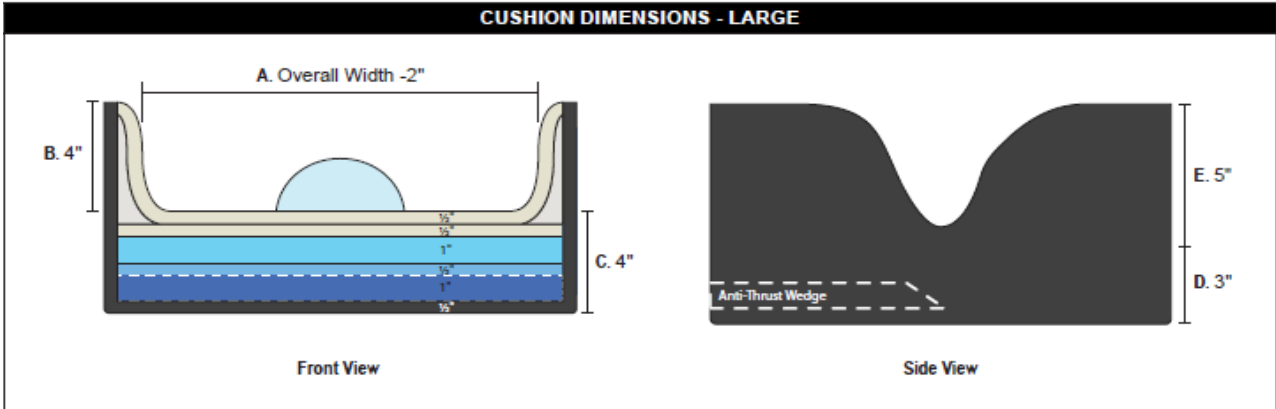

**DIMENSIONES HOJA #1**

**CUSHION DIMENSIONS - SMALL**

<b>Overall Dimensions</b>	10" x 10"	10" x 12"	12" x 10"	12" x 12"	12" x 14"	14" x 12"
<b>Dimensions</b>	A. Effective Seat Width					
	B. Medial Thigh Abductor Height					
	C. Cushion Thickness - Front					
	D. Cushion Thickness - Back					
	E. Lateral Pelvic Support Height					
<b>Medial Thigh Abductor</b>	Fixation: Glued					
<b>Anti-Thrust</b>	Thickness: 1/2"					

**CUSHION DIMENSIONS - MEDIUM**

<b>Overall Dimensions</b>	14" x 14"	14" x 16"	16" x 16"	16" x 18"
<b>Dimensions</b>	A. Effective Seat Width			
	B. Medial Thigh Abductor Height			
	C. Cushion Thickness - Front			
	D. Cushion Thickness - Back			
	E. Lateral Pelvic Support Height			
<b>Medial Thigh Abductor</b>	Fixation : With Velcro			
<b>Anti-Thrust</b>	Thickness : 1"			

**DIMENSIONES HOJA #2**

<b>Overall Dimensions</b>	18" x 16"	18" x 18"	20" x 16"	20" x 18"	20" x 20"
<b>Dimensions</b>	A. Effective Seat Width				
	B. Medial Thigh Abductor Height				
	C. Cushion Thickness - Front				
	D. Cushion Thickness - Back				
	E. Lateral Pelvic Support Height				
<b>Medial Thigh Abductor</b>	Fixation : With Velcro				
<b>Anti-Thrust</b>	Thickness : 1"				