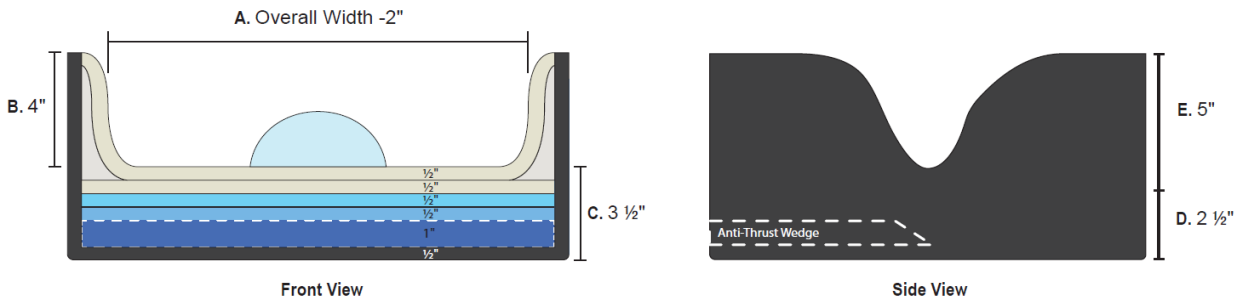

DIMENSIONES HOJA #4

CUSHION DIMENSIONS - LARGE

Overall Dimensions	18" x 16"	18" x 18"	20" x 16"	20" x 18"	20" x 20"
Dimensions	A. Effective Seat Width				
	B. Medial Thigh Abductor Height				
	C. Cushion Thickness - Front				
	D. Cushion Thickness - Back				
	E. Lateral Pelvic Support Height				
Medial Thigh Abductor	Fixation : With Velcro				
Anti-Thrust	Thickness : 1"