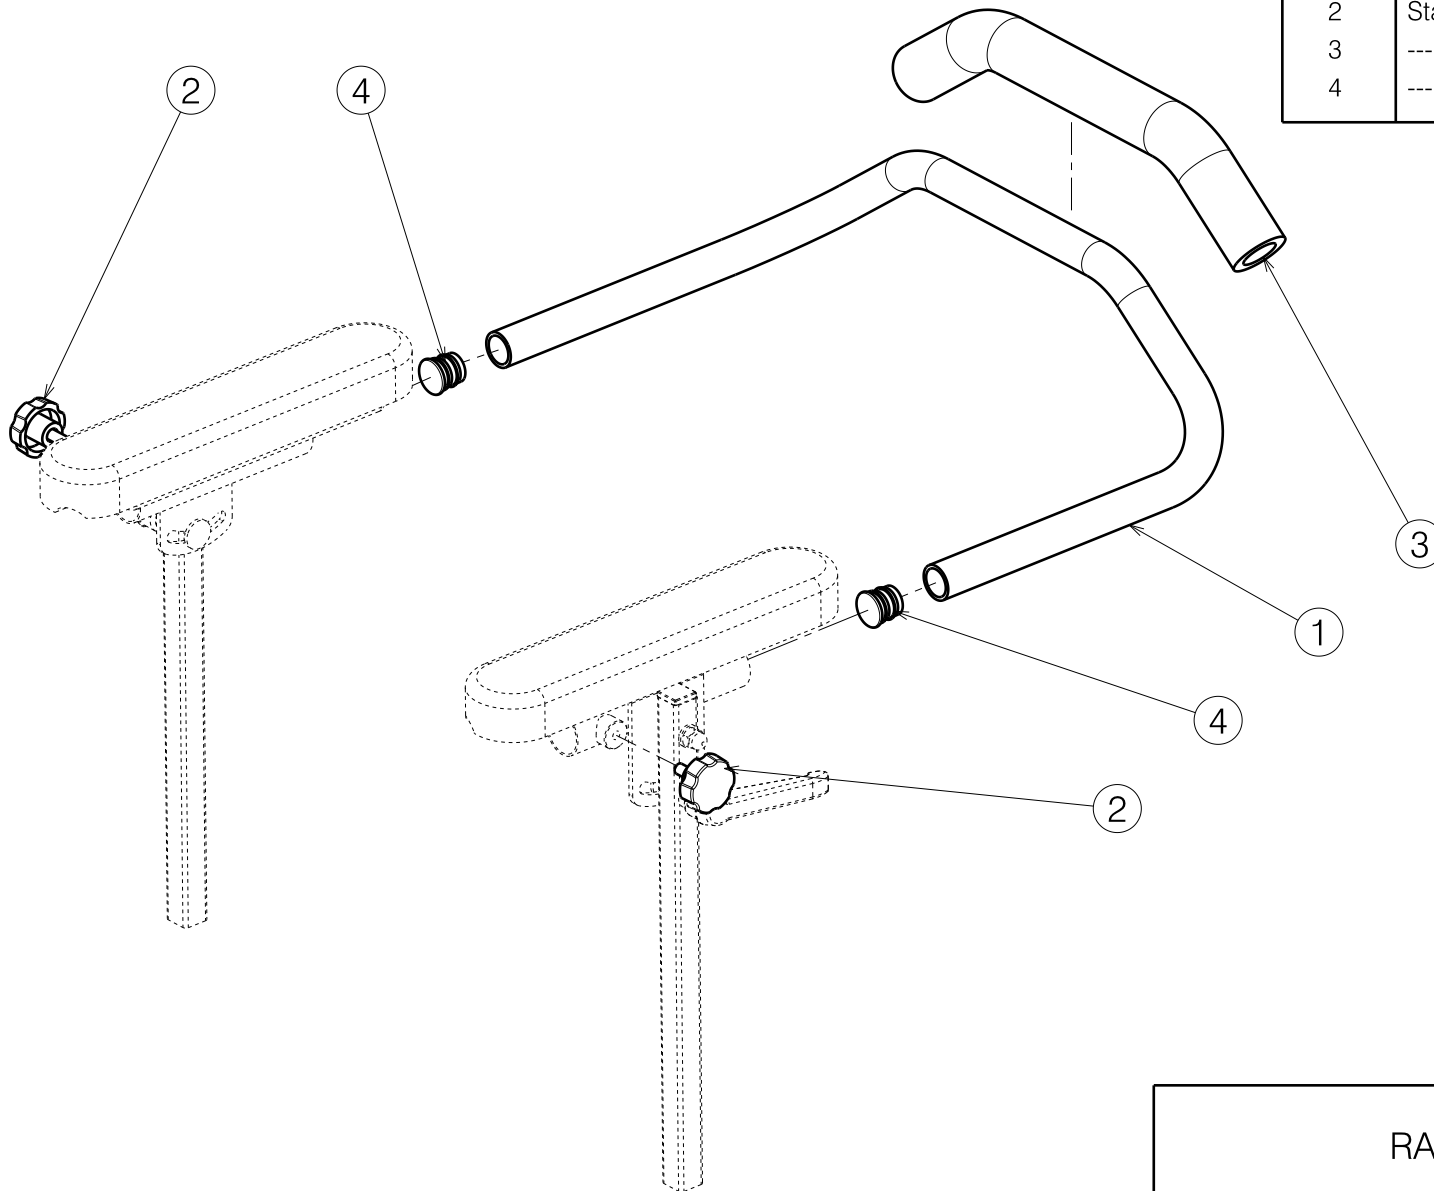

Material			
No.	Plan	Article	Quantity
1	YP04563	2867254	1
		2867299	1
2	Star Knob M6x12	1003658	2
3	---	1991107	0.3m
4	---	2990095	2

EP00126 / A

RAILING BAYO 32				Plan No.
				EP00126/ A
Scale: 1:1	Drafted	Verified	Confirmed	
Date	14/11/2013	18/11/2013	18/11/2013	
Initials	WM	MK	TK	